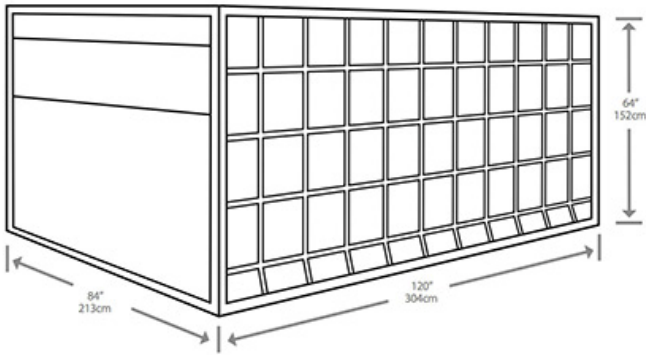

LD9 AAP

TECHNICAL SPECIFICATIONS

ULD Name:	LD9 AAP
Volume:	350 cu.ft. (10.0cu.m.)
Tare Weight:	200kg/440lbs
External Dimensions:	88" x 62" x 125"

Compatible Aircraft

Boeing 747

Total in Service: 52
Capacity: Up to 337 passengers
Range: Up to 4,390 miles (8,130kms)